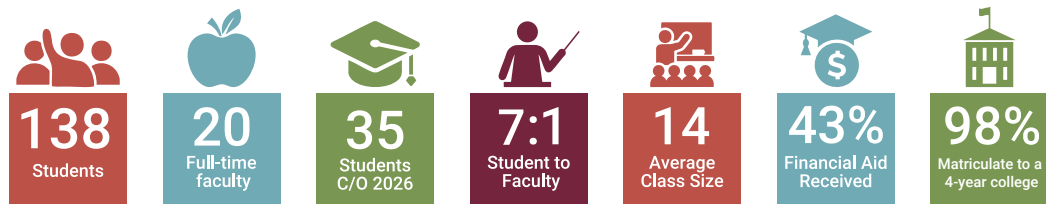

Upper School Demographics

PARKER SCHOOL INFORMATION

Grading Scale

Student GPA is cumulative and calculated each semester. Honors courses receive **no additional weighting** while AP courses receive an additional 1.0 on a 4.0 scale.

Cumulative GPA - Class of 2026

(through the end of junior year)

QUARTILES	UNWEIGHTED	WEIGHTED
TOP 25%	3.89-3.96	4.07-4.19
2nd 25%	3.76-3.88	3.97-4.06
3rd 25%	3.07-3.75	3.52-3.98
4th 25%	2.9-3.06	3.00-3.50

Class Rank: Parker School does not provide class rank.

Graduating Requirements

Parker School students must complete a minimum of 27 credits to be eligible for graduation. Each successfully completed year of study is equal to one credit. The specific credit requirements for each department are listed below:

ENGLISH – 4	FINE ARTS – 2
HISTORY/SOCIAL SCIENCE – 3	PHYSICAL EDUCATION – 2
MATHEMATICS – 3	HAWAIIAN STUDIES – 0.5
SCIENCE – 3	HEALTH – 0.5
WORLD LANGUAGE – 3	ELECTIVE COURSES – 6

Standardized Testing

AP Courses Offered: 14

- AP BIOLOGY
- AP CALCULUS AB
- AP CALCULUS BC
- AP CHEMISTRY
- AP GOVERNMENT
- AP LANGUAGE & COMP
- AP LITERATURE & COMP
- AP PHYSICS ELECTRICITY AND MAGNETISM
- AP PHYSICS MECHANICS
- AP PSYCHOLOGY
- AP SPANISH
- AP STATISTICS
- AP STUDIO ART
- AP U.S. HISTORY

AP classes are typically only offered to junior and senior students. Students are limited to three AP classes per year and must petition if they wish to take more. Honors classes are only available for select courses. International Baccalaureate courses and dual enrollment are not offered.

In 2024-2025, 71 Parker students took 162 AP exams, earning a 96% pass rate. Eight students were named AP Scholars with Honor, 15 as Scholars with Distinction, and 13 as Scholars. Parker School earned the AP Program's highest honor: platinum-level recognition.

SAT Results for Reference

Due to the COVID-19 pandemic and changing policies in higher education regarding test scores being required, most students have chosen to apply test-optional. To the right are results from the Class of 2025 who chose to take SAT tests.

	MEAN	NAT'L AVERAGE
SAT EBRW:	730	600
SAT Math Results:	690	585
Total:	1420	1185

Students Recognized by The National Merit Scholarship

Over the last ten years, 21 total students (5 Finalists, 5 Semifinalists, and 11 Commended Students) have been recognized by The National Merit Scholarship Program. One student from the class of 2025 was named a 2024-25 semifinalist.